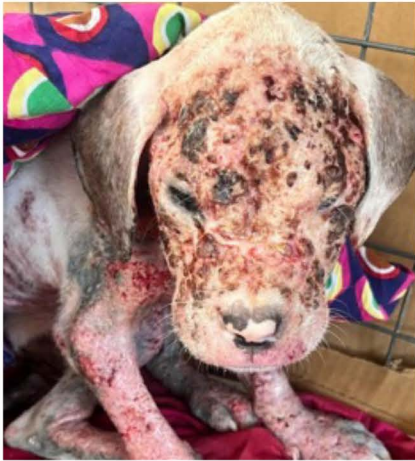

Chandigarh's Mylo Battles Cancer

Location - SPCA Chandigarh

A Labrador named Mylo found himself embroiled in a silent, yet relentless battle with cancer, his suffering compounded by an parent who did not now know of viable treatment options. The lack of early intervention allowed the disease to progress unchecked, further compromising Mylo's already precarious health. Ultimately, faced with the escalating crisis the parent relinquished Mylo to the SPCA.

Patiala's Malnourished Struggle

Location - Patiala (Punjab)

Rescue Organization - CAWA

A malnourished dog exhibiting aggressive behavior was grappling with survival under the care of parents unequipped to meet the needs of its large breed. Subsisting on a mere two chapatis per meal and deprived of essential health care – including deworming, defleaing, and vaccinations – the dog languished in challenging circumstances. Ultimately, NGOs intervened, confiscating the dog and ensuring its transfer to an animal shelter where it could receive proper care and attention.

Neyyatinkara Labrador in Restraint

Location - Neyyatinkara, Kerala

Rescuer - Parvathy

A Labrador Retriever was discovered tethered amidst a downpour, enduring not only the elements but also a palpably tense environment. When concerned neighbors approached the pet parent in an attempt to intervene, they were met with hostility and dangerous aggression, notably being assaulted with hot boiling water. With the assistance of law enforcement, the dog was subsequently rescued and removed from the precarious situation.